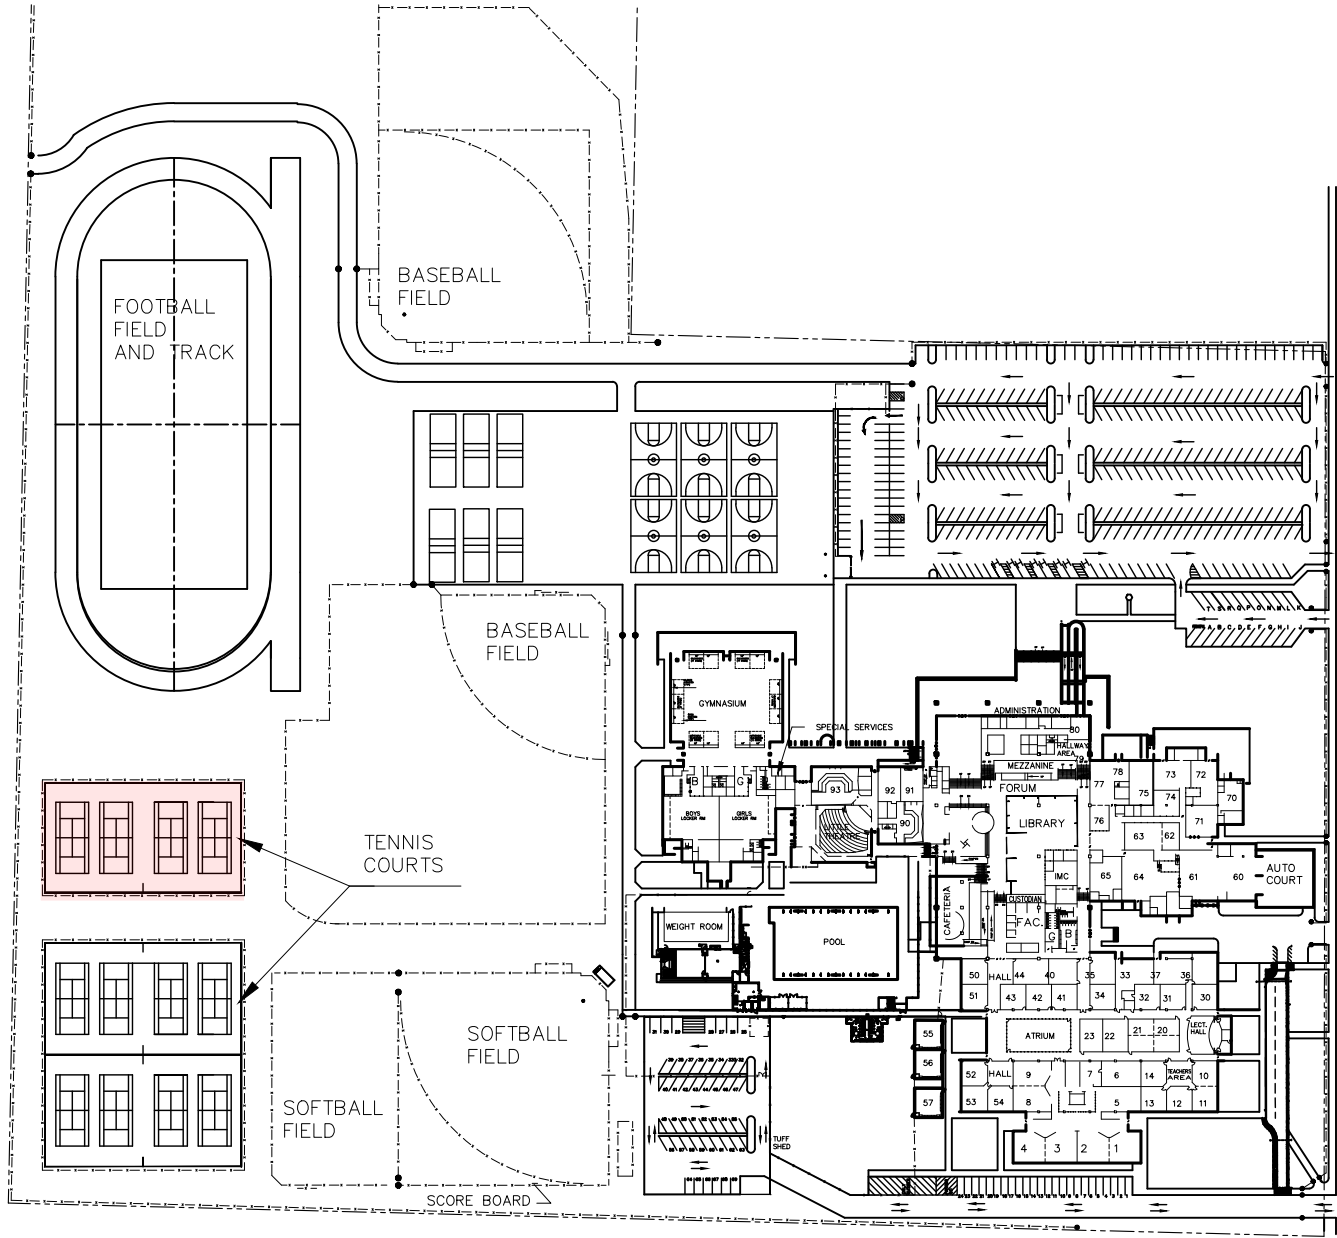

HUTCHINSON Rd.

CASTLE ROCK ROAD

SITE PLAN
SCALE: 1"=160'-0"

XXX
XXX

DISTRICT : DIST-PH#
MAINT. : MAINT#
FAX : FAX#

©2002 MDUSD
ALL RIGHTS RESERVED

SITE PLAN

NORTHGATE HIGH SCHOOL
425 CASTLE ROCK RD
WALNUT CREEK, CA 94598

DRAWN BY: KMM
DATE: 12/1/15

DESIGNED BY: DATE:

APPROVED BY: DATE:

PROJECT NUMBER:

SCALE: AS NOTED

SHEET NUMBER: EDU-1
1 OF 1